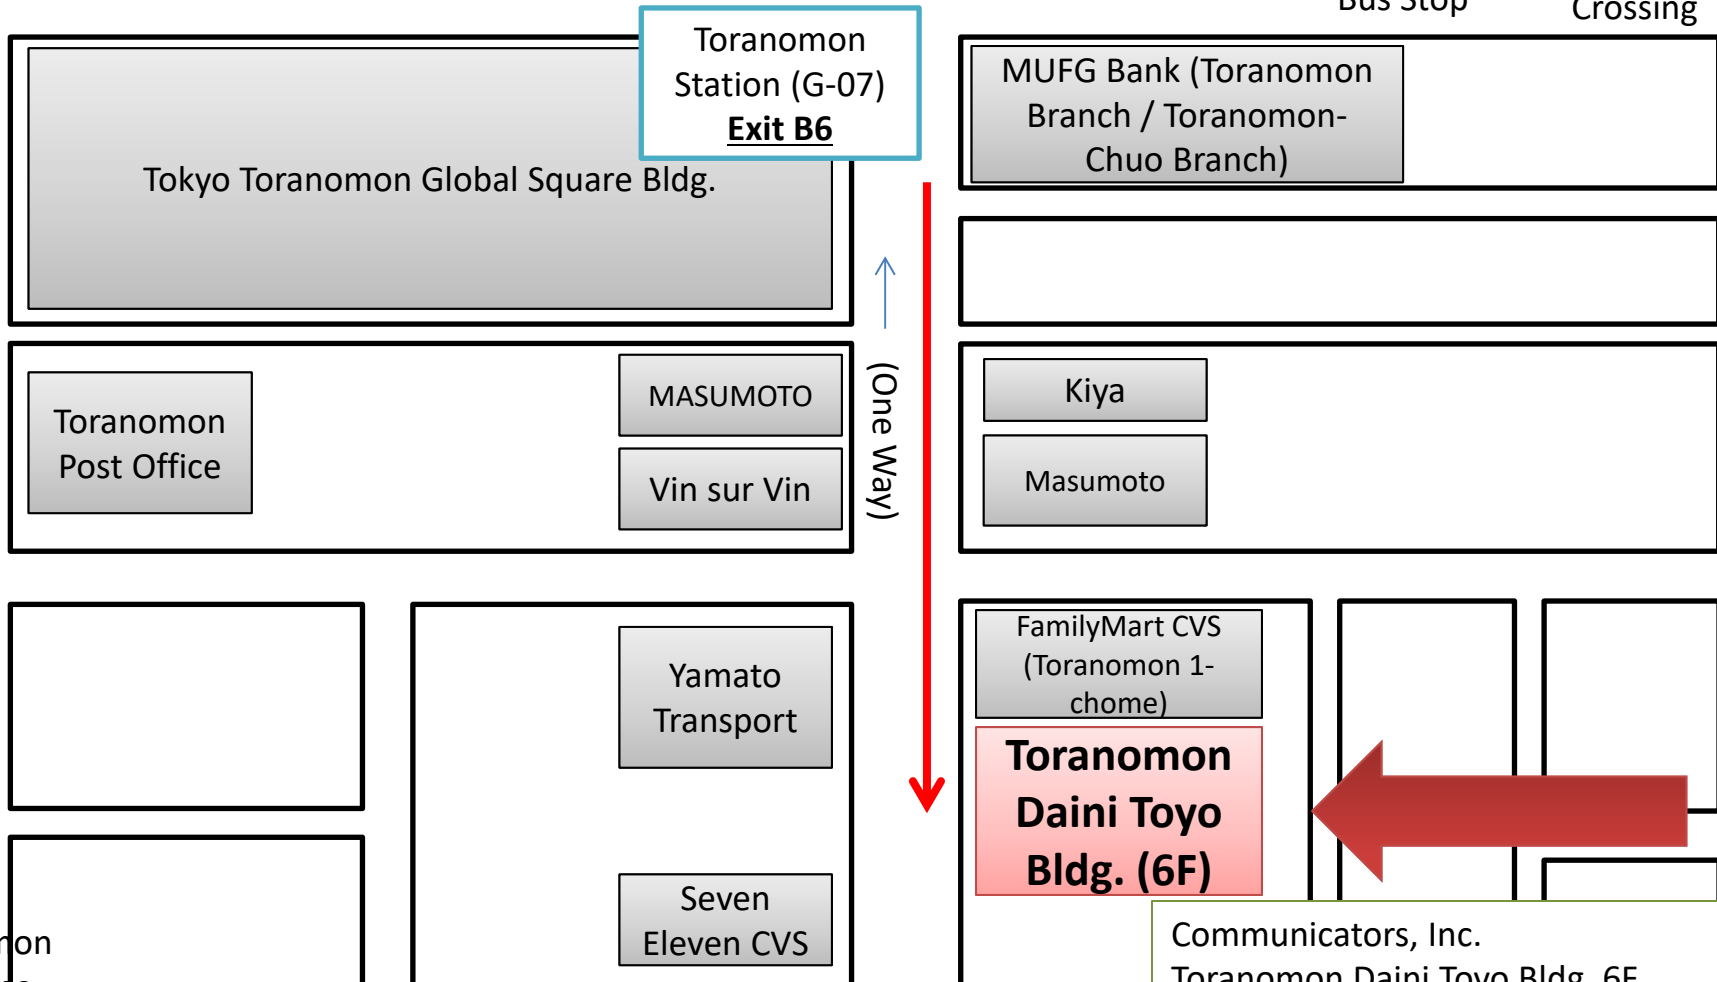

# Communicators Map

↑ To Kasumigaseki Station

To Uchisaiwaicho Station →

Sotobori-dori (Ave.)

Toranomon Crossing

**Tokyo Metro Ginza Line**

Toranomon Bus Stop

Nishi-shimbashi 1-chome Crossing

Sakurada-dori (Ave.)

Tokyo Metro Hibiya Line

Toranomon 1-chome Crossing

Toranomon Hills Station (H-06)

Toranomon Station (G-07)  
**Exit B6**

(One Way)

MUFG Bank (Toranomon Branch / Toranomon-Chuo Branch)

Tokyo Toranomon Global Square Bldg.

Toranomon Post Office

MASUMOTO

Vin sur Vin

Kiya

Masumoto

[Empty building box]

Yamato Transport

FamilyMart CVS (Toranomon 1-chome)